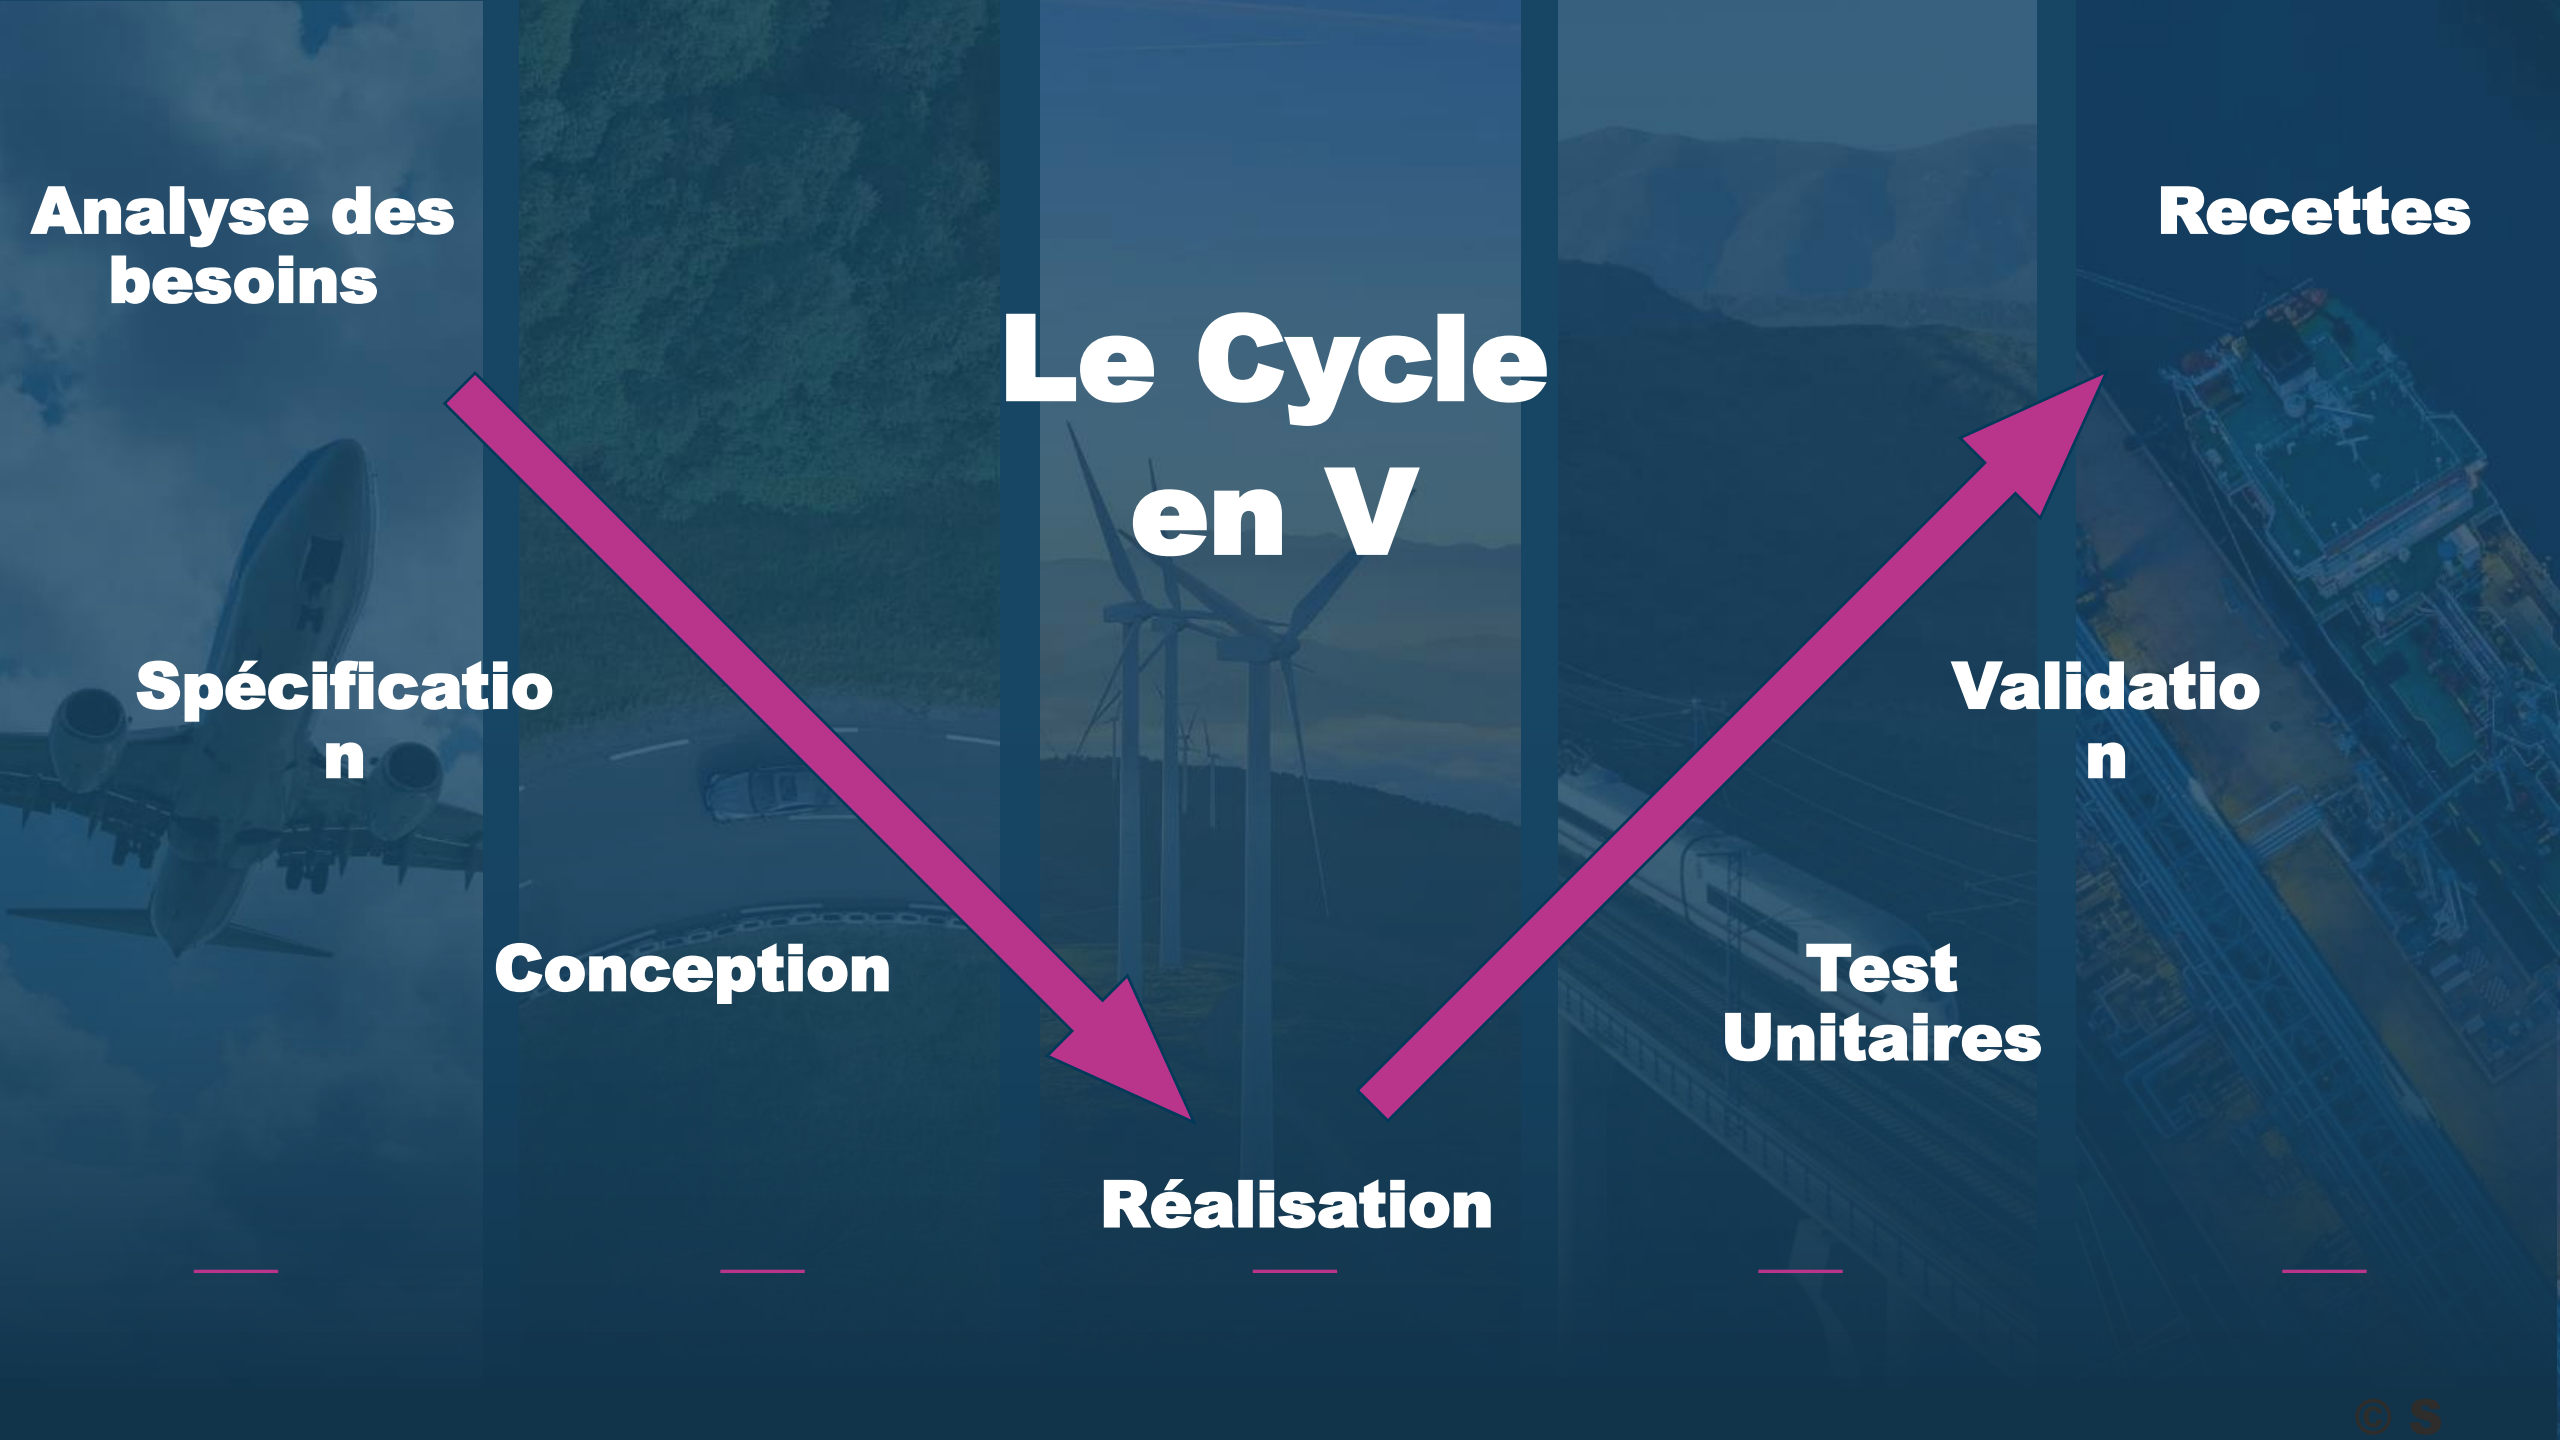

Rotary International Club de Villefranche sur Saône

Franck Pelissier

An aerial photograph of a winding asphalt road through a dense green forest. A dark-colored car is visible on the right-hand curve of the road. The road has white dashed lines for lane markings and a metal guardrail along the outer edge of the curves. The surrounding area is a mix of tall grass and dense trees.

● Front Offices and Global Service Delivery Centres

Automotive

Aerospace

Energy

Rail

Maritime

Analyse des besoins

Le Cycle en V

Recettes

Spécification

Validation

Conception

Test Unitaires

Réalisation

An aerial view of a city with a digital globe overlay and various sustainability icons. The globe is semi-transparent and shows a grid pattern. It is surrounded by several hexagonal icons containing symbols for wind turbines, solar panels, recycling, water, and nature. The city below is a mix of modern skyscrapers and green spaces.