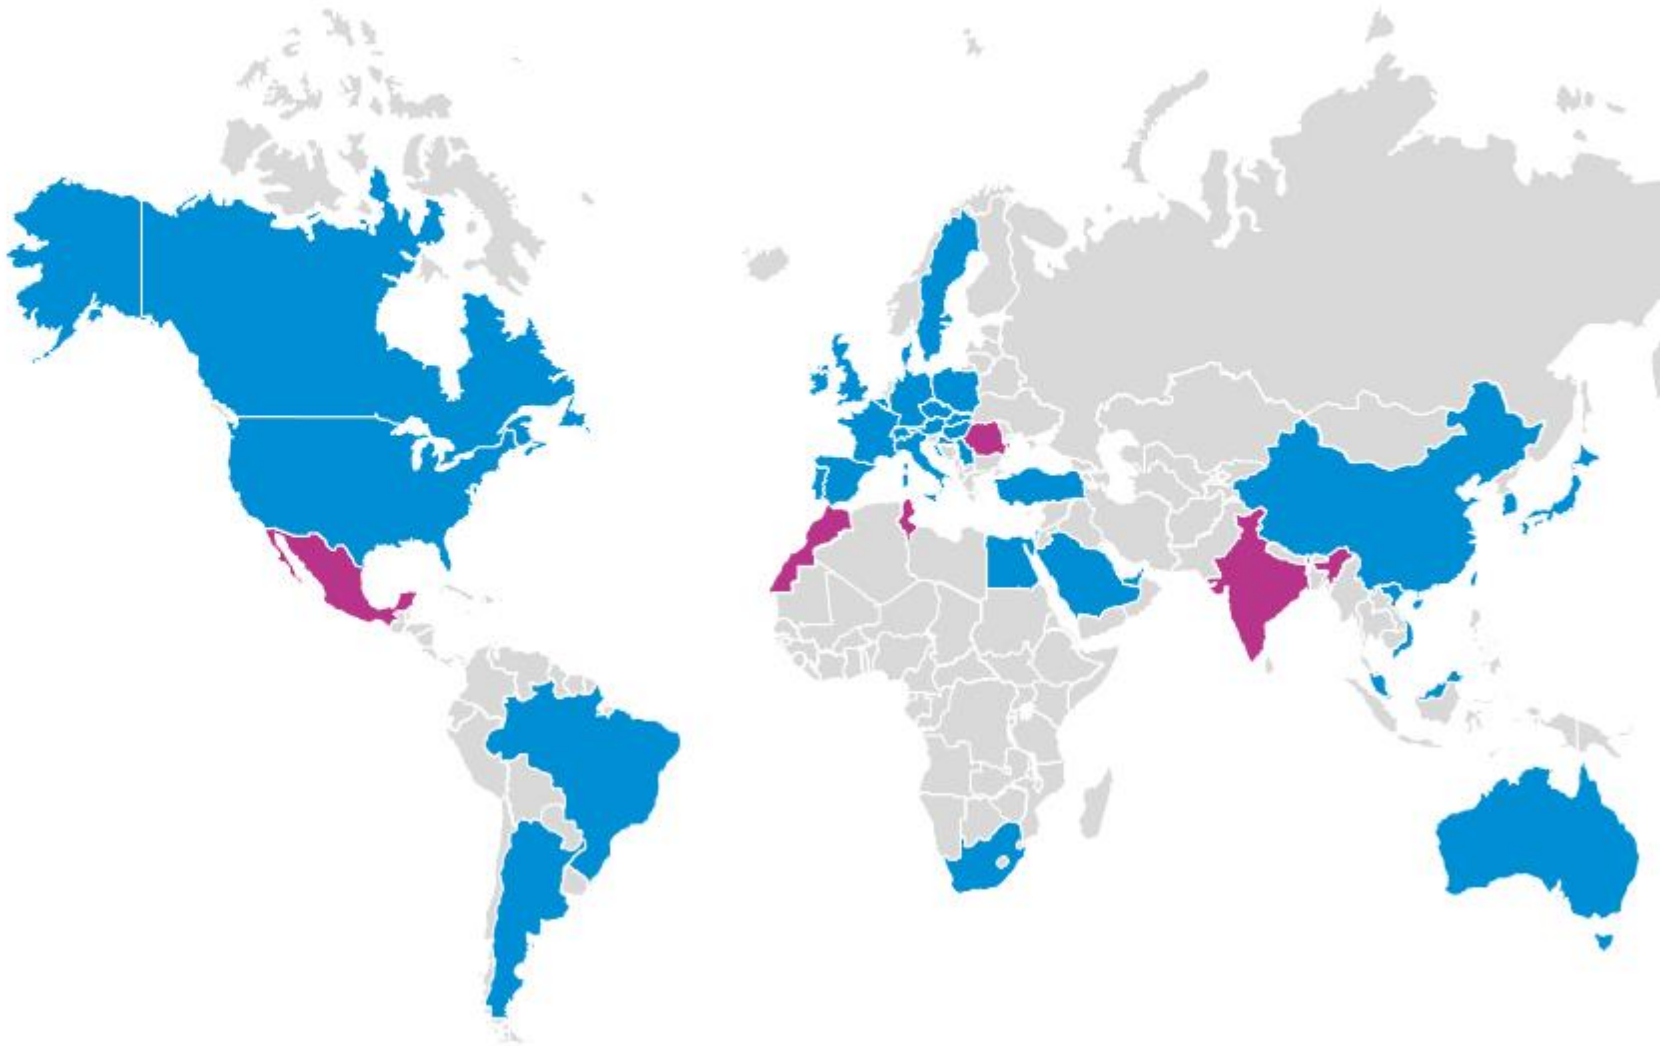

Rotary International Club de Villefranche sur Saône

Franck Pelissier

An aerial photograph of a winding asphalt road through a dense green forest. A dark-colored car is visible on the right-hand curve of the road. The road has white dashed lines for lane markings and a metal guardrail along the outer edge of the curves. The surrounding area is a mix of tall grass and dense trees.

30+

Countries

140+

Locations

300+

Customers

150+

Innovation projects

KAMATZ

Worldwide capabilities

AMERICAS

Argentina, Brazil, Canada, Mexico, United States

ASIA - OCEANIA

Australia, China, India, Japan, Malaysia, Singapore, South Korea, Vietnam

AFRICA – MIDDLE EAST

Egypt, Israel, Morocco, Saudi Arabia, South Africa, Tunisia, Turkey, United Arab Emirates

EUROPE

Austria, Belgium, Croatia, Czech Republic, Denmark, France, Germany, Hungary, Ireland, Italy, Poland, Portugal, Romania, Serbia, Slovakia, Spain, Sweden, Switzerland, United Kingdom

● Front Offices